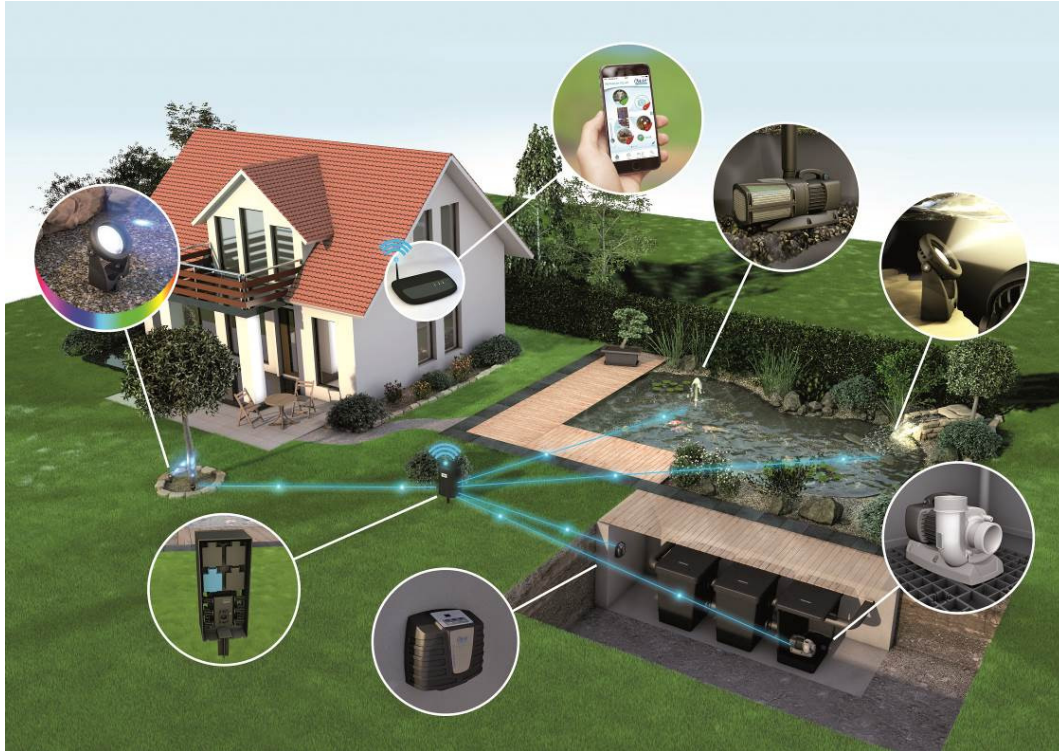

Easy Garden Control

The smart revolution: Centrally control all processes on the pond

With OASE EASY GARDEN CONTROL (EGC) the age begins in which all important functions in and on the pond or in the garden can be centrally controlled. The heart of the OASE EGC products is the new Inscenio FM-Master WLAN EGC. The revolutionary garden power outlet is quite easily integrated into the home network via a router. Thus it enables convenient operation and control of the connected devices with an app via smart phone or tablet (iOS or Android). In addition to the four switched power outlets – one of which is dimmable – the OASE InScenio FM-Master WLAN EGC is equipped with an EGC connection. All connected devices are networked via a new EGC connection cable that is designed for underwater use. These devices include the OASE pond pumps AquaMax Eco Expert and AquaMax Eco Titanium, as well as the new fountain pumps of the Aquarius Eco Expert series. Moreover, the OASE drum filters of the ProfiClear Premium series, as well as the illumination components, for example from the ProfiLux Garden LED RGB system, can also be connected. In addition, all classic radio-controlled OASE products like Water Quintet, WaterJet Lightning and extending to the Inscenio FM-Master 3 und FM Profimaster can also be integrated in the system.

analyses of temperature curves, or flush cycles, it is also possible to get active messages in the event of a malfunction. The investment in the OASE Easy Garten Control system is also an investment in the near future.

Smart connection of pond products and control via home network and App: OASE Easy Garden Control (Image: OASE GmbH).

A smart revolution: With OASE Easy Garden Control, you can control all important functions in and at the pond. (Image: OASE GmbH)