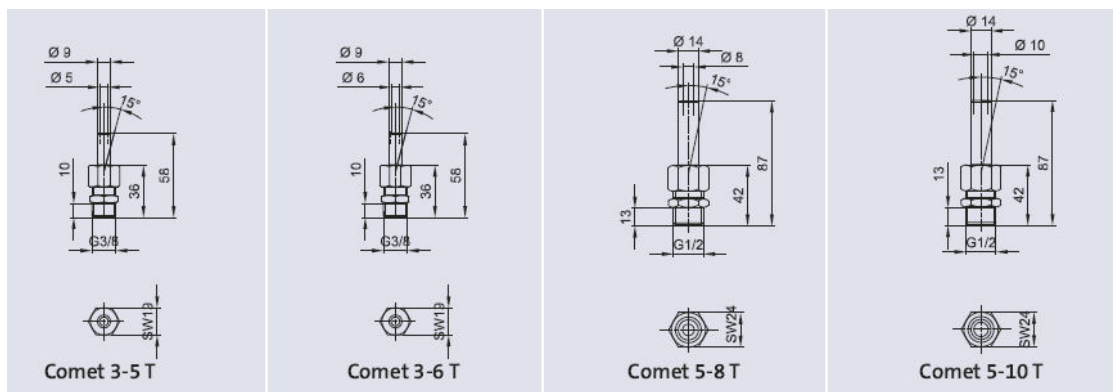

## Comet 3-5 T to 5-10 T

50959, 50960, 50964, 50965 -  
 89012, 89013, 89014

Fresh water	Pool water	Sea water

### Product characteristics at a glance

- Small to medium-sized clear jet nozzles
- Fountain heights 0.5m to 14.0m
- Clear wind-stable full jet
- Up to 15° vertically pivoting ball joint
- Water – level independent
- Extensive design versatility: as a single fountain or in groups

		Comet 3-5 T		Comet 3-6 T		Comet 5-8 T		Comet 5-10 T	
Dimensions(ØxH)	[mm]	19 x 58x		21.9 x 58		27.6 x 87		27.6 x 87	
Fountain height		DWB	DDB	DWB	DDB	DWB	DDB	DWB	DDB
		[L/min]	[bar]	[L/min]	[bar]	[L/min]	[bar]	[L/min]	[bar]
0.50	[m]	3.8	0.07	4.8	0.06	9.5	0.07	15	0.08
0.75	[m]	5.3	0.09	6.2	0.09	11.5	0.10	19	0.11
1.00	[m]	6.3	0.13	7.2	0.12	12.6	0.13	21	0.14
1.25	[m]	7.2	0.15	8.7	0.15	14.9	0.16	25	0.18
1.50	[m]	8.0	0.18	10.0	0.18	17	0.18	28	0.20
1.75	[m]	8.7	0.22	11.1	0.21	18.8	0.21	31	0.25
2.00	[m]	9.3	0.25	12.1	0.25	20.5	0.24	33	0.28
2.50	[m]			14.0	0.32	23.4	0.32	37	0.36
3.00	[m]			15.6	0.40	26.1	0.39	41	0.44
3.50	[m]					28.5	0.47	45	0.52
4.00	[m]					30.7	0.54	49	0.60
5.00	[m]							55	0.76
6.00	[m]							60	0.92
Material		Brass		Brass		Brass		Brass	
Weight	[kg]	0.06		0.06		0.12		0.12	
Order No. NPT		-		89012		89013		89014	
Order No.		50959		50960		50964		50965	