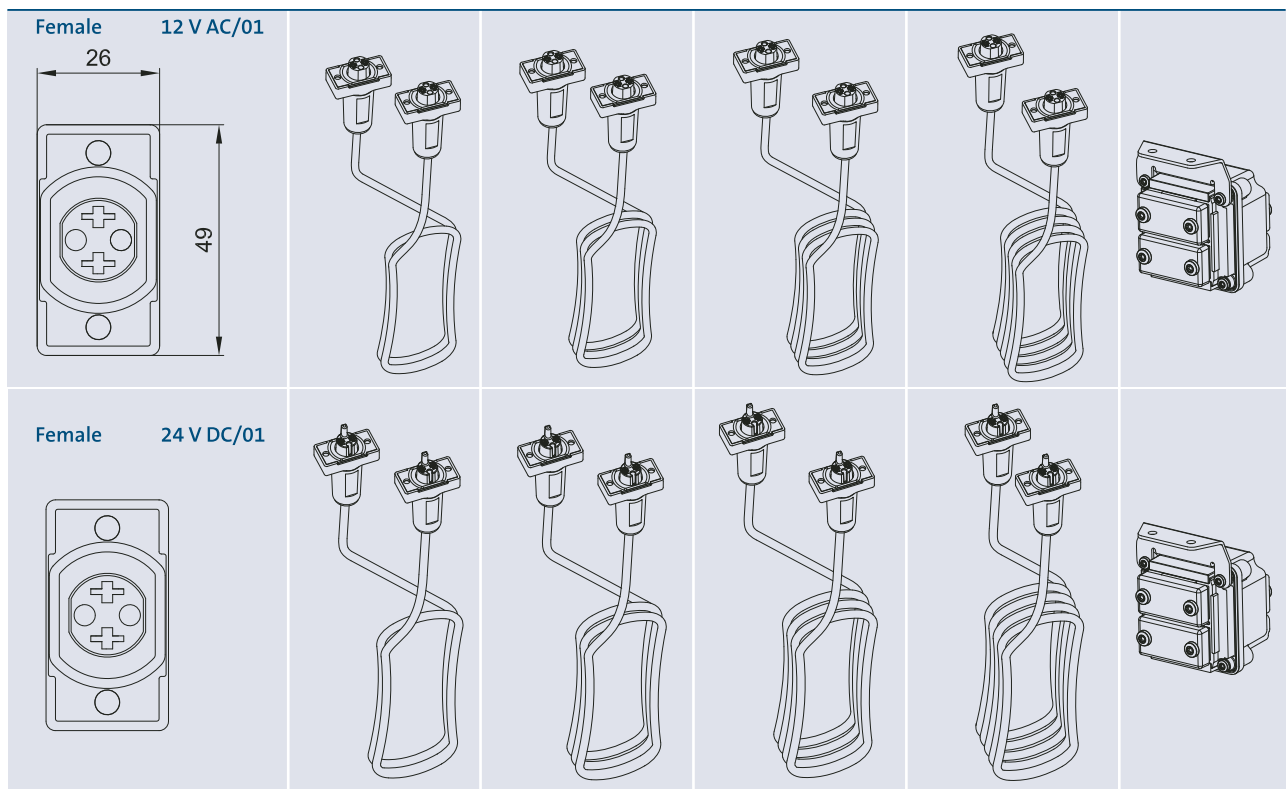

CONNECTION CABLE 12V AC/01 AND 24V DC/01

OASE connection cables 12 V AC/01 and 24 V DC/01 are designed specially for underwater applications.

The unique connection sockets are IP 68 rated.
The gaskets are integrated in the plugs.

Product characteristics at a glance

- female / female connections
- IP 68 rated
- 24 V DC reverse polarity protection

Connection cable 12V AC

Connection cable 24V DC

Accessories (must be ordered separately)

Power splice

57648

Connection Cable 12 V AC/01	1.0 m	3.0 m	7.5 m	15.0 m	Power Box 12 V
Length [m]	1.0	3.0	7.5	15.0	
Diameter (ø) [mm ²]	2 x 2.5	2 x 2.5	2 x 2.5	2 x 2.5	
Weight [kg]	0.2	0.4	1.4	2.6	0.47
Order no.	12768	12374	12375	11740	50492

Connection cable 24 V DC/01	1.0 m	3.0 m	7.5 m	15.0 m	Power Box 24 V
Length [m]	1.0	3.0	7.5	15.0	
Diameter (ø) [mm ²]	2 x 2.5	2 x 2.5	2 x 2.5	2 x 2.5	
Weight [kg]	0.2	0.4	1.4	2.6	0.47
Order no.	12762	12552	12553	11720	50493