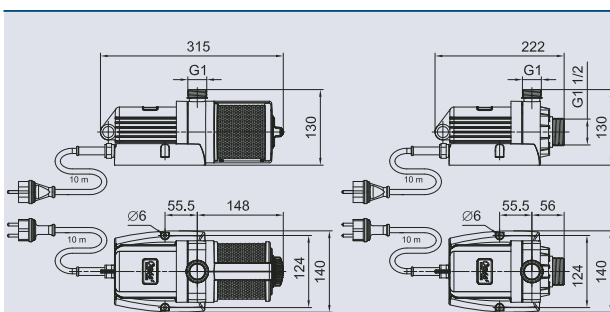

Aquarius Universal Premium	Fresh Water	Pool Water	Sea Water	220-240 V	400 V	110-120 V	50 Hz	60 Hz	12 V AC	24 V DC	DMX	DMX/RDM	Plug and Spray

AQUARIUS UNIVERSAL PREMIUM 5000 – 12000

Product characteristics at a glance

- Extremely quiet operation
- Easy adjustment of the flow rate
- Integrated thermal protection – from 600 onwards
- Suitable for wet or dry installations
- Energy-efficient thanks to low energy consumption
- Frost protected up to -20°C
- High-quality workmanship with stainless steel
- Priming even at low water levels
- Removable pedestal for installation where space is at a premium

Aquarius Universal Premium 5000/6000

Aquarius Universal Premium 5000

Aquarius Universal Premium 5000 – 12000

Aquarius Universal Premium	5000	6000	9000	12000
Dimensions (L x W x H) [mm]	315 x 140 x 130		337 x 161 x 158	
Rated voltage [V/Hz]	220–240 V / 50 Hz			
Power consumption [W]	85	110	195	270
Power cable length [m]	10			
Net weight [kg]	3.40	3.50	5.40	5.45
Max. flow rate [l/min]	83	100	150	200
Max. flow rate [l/h]	5000	6000	9000	12000
Max. head height [m]	4.50	5.00	6.00	7.00
Connection, pressure-side [inch]	1		1 ½	
Connection, suction-side [inch]	1 ½			
Connection for hoses [inch]	1, 1 ¼, 1 ½			
Filter intake surface [cm²]	200		223	
Electronic adjustment	Yes			
Order no.	56617	56637	56876	56879