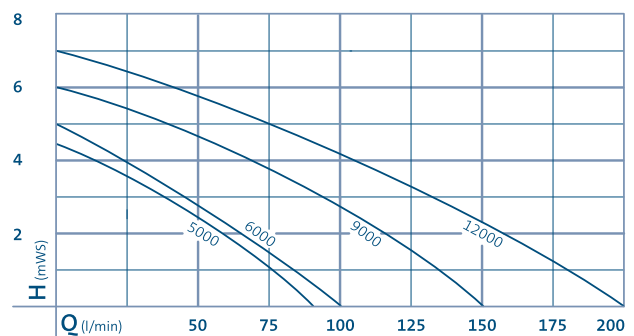

- Extremely quiet operation
- Easy adjustment of the flow rate
- Integrated thermal protection – from 600 onwards
- Suitable for wet or dry installations
- Energy-efficient thanks to low energy consumption
- Frost protected up to -20°C
- High-quality workmanship with stainless steel
- Priming even at low water levels
- Removable pedestal for installation where space is at a premium

Aquarius Universal Premium 5000/6000

Aquarius Universal Premium 5000

Aquarius Universal Premium 5000 – 12000

Aquarius Universal Premium	5000	6000	9000	12000
Dimensions (L x W x H) [mm]	315 x 140 x 130		337 x 161 x 158	
Rated voltage [V/Hz]	220–240 V / 50 Hz			
Power consumption [W]	85	110	195	270
Power cable length [m]	10			
Net weight [kg]	3.40	3.50	5.40	5.45
Max. flow rate [l/min]	83	100	150	200
Max. flow rate [l/h]	5000	6000	9000	12000
Max. head height [m]	4.50	5.00	6.00	7.00
Connection, pressure-side [inch]	1		1 ½	
Connection, suction-side [inch]	1 ½			
Connection for hoses [inch]	1, 1 ¼, 1 ½			
Filter intake surface [cm²]	200		223	
Electronic adjustment	Yes			
Order no.	56617	56637	56876	56879