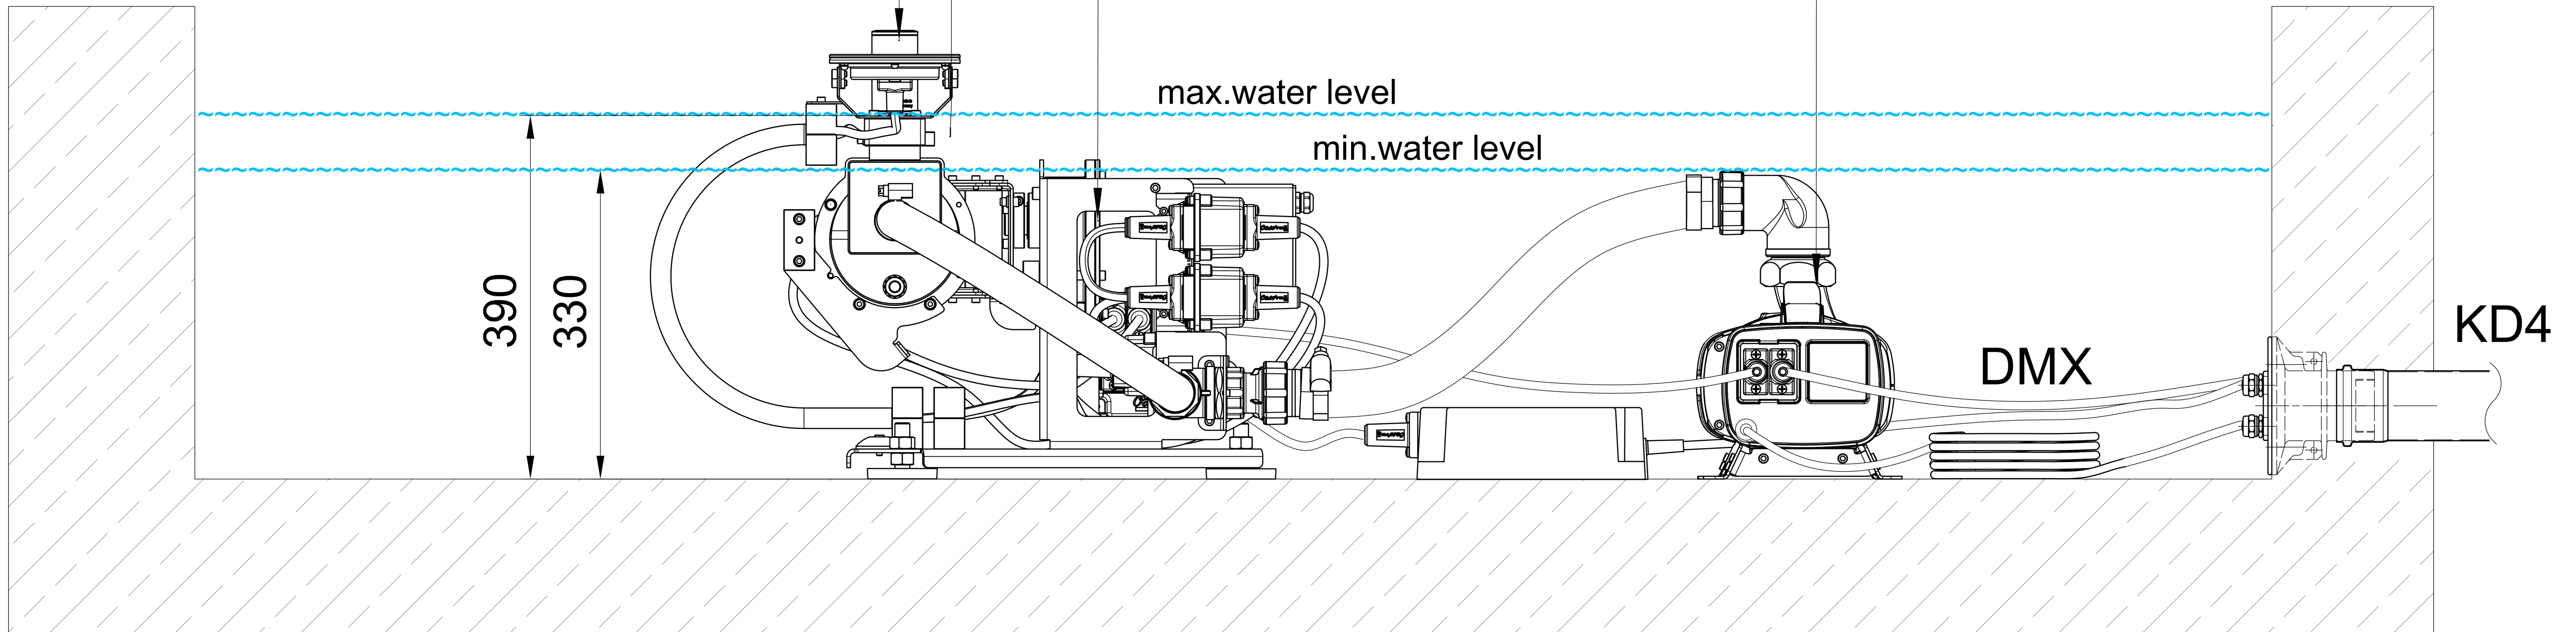

45480 Cluster Eco 15 -38

72889 LED Modul MDD S /DMX/02

72887 Multi Directional Drive S

46421 Varionaut 400/DMX/02

proposal for design only, not for production